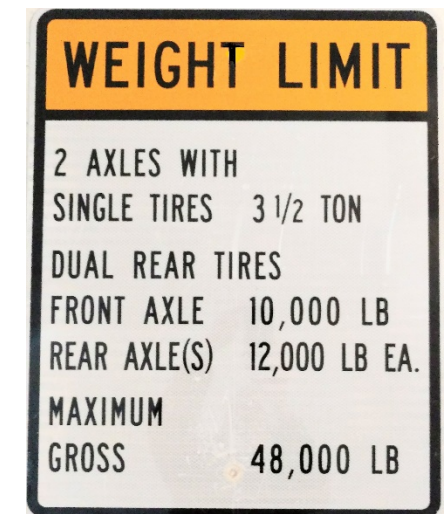

# Stephenson County, Illinois

## County Road Weight Limit Ratings:

- Spring Weight Limit Postings

- 73,280-pound Capacity Year-round
- 80,000-pound Capacity Year-round